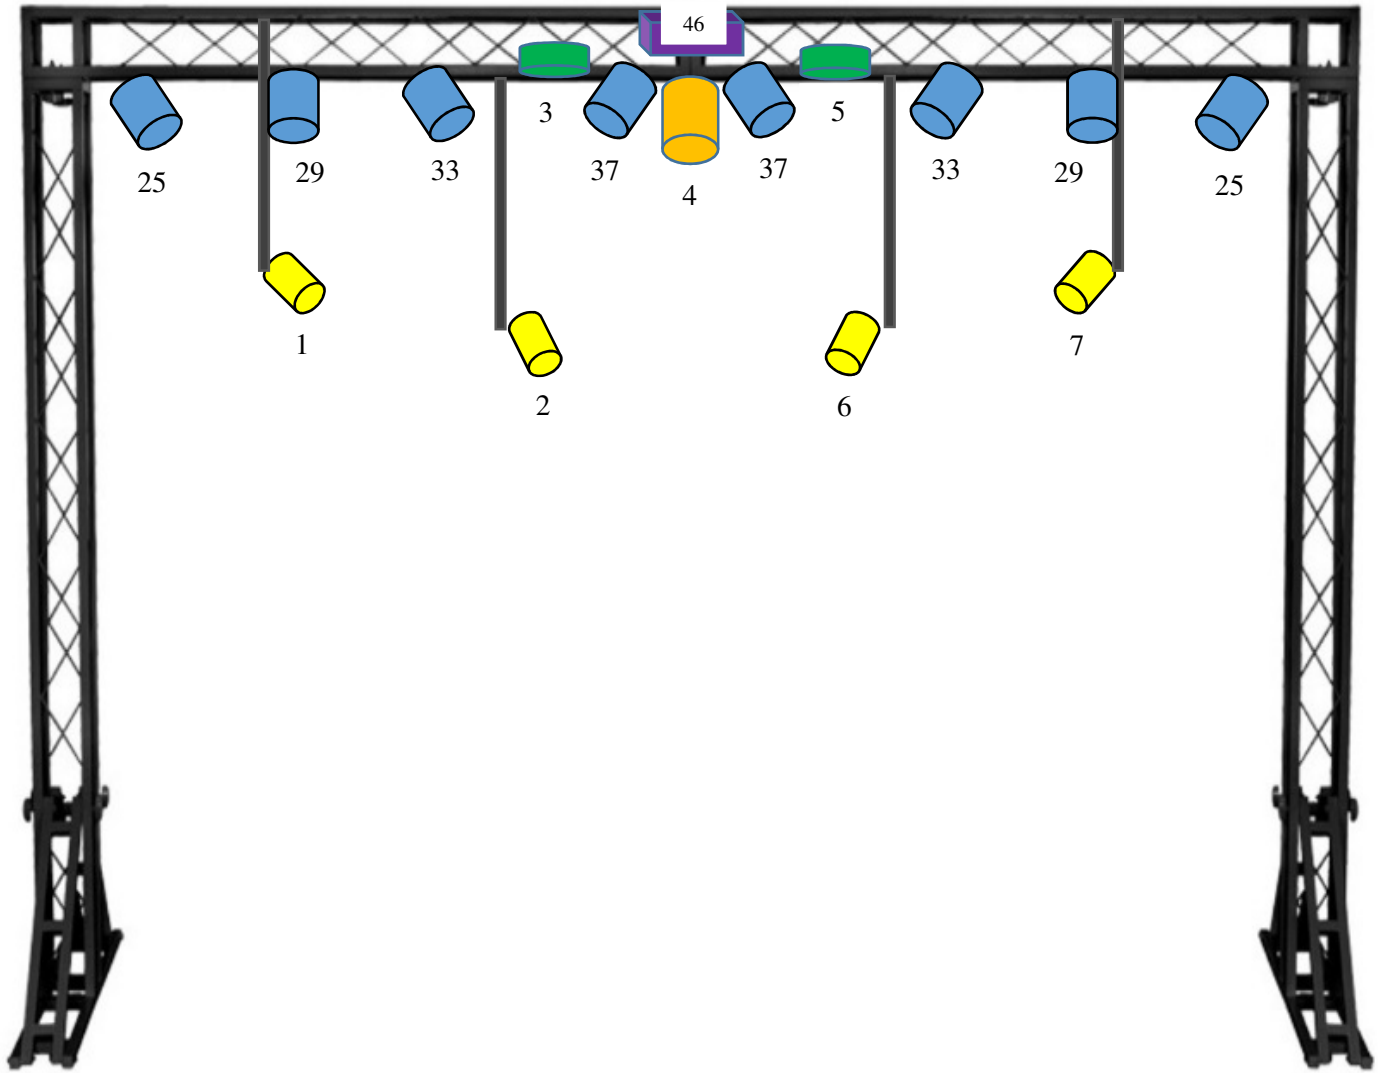

Front truss (DMX Address)

4x FHR for vocals

2x Par 56 (300w) into people

8x Par 56 led RGB for stage

1x strobo 2kw

1x Par 64 (1kw) for drums