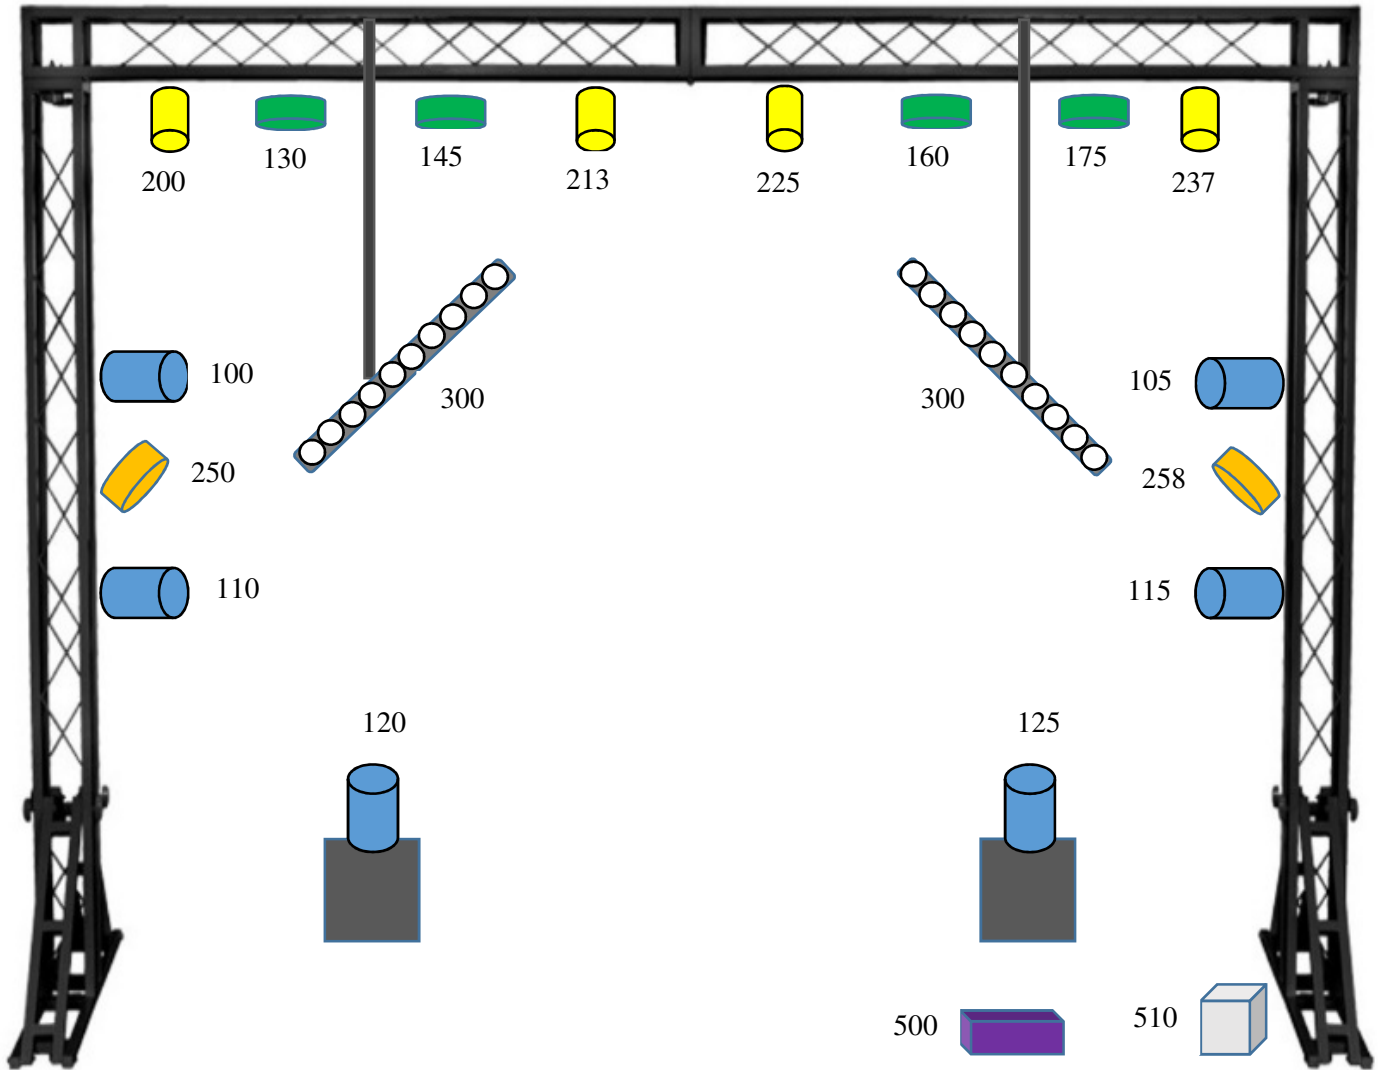

Backstage truss (DMX Address)

4x Moving head beam Led 75w (FOS Iridium 75w)

4x Moving beam Led (no name)

6x Moving head Stairville MV 250 H

2x FOS PAR 56x1w led RGB

2x Led bar CHAUVET DJ COLORband PiX-M USB

1x Hazer CHAUVET DJ Hurricane Haze 4D

1x Fog machine HQ POWER VDP 1500SCM2